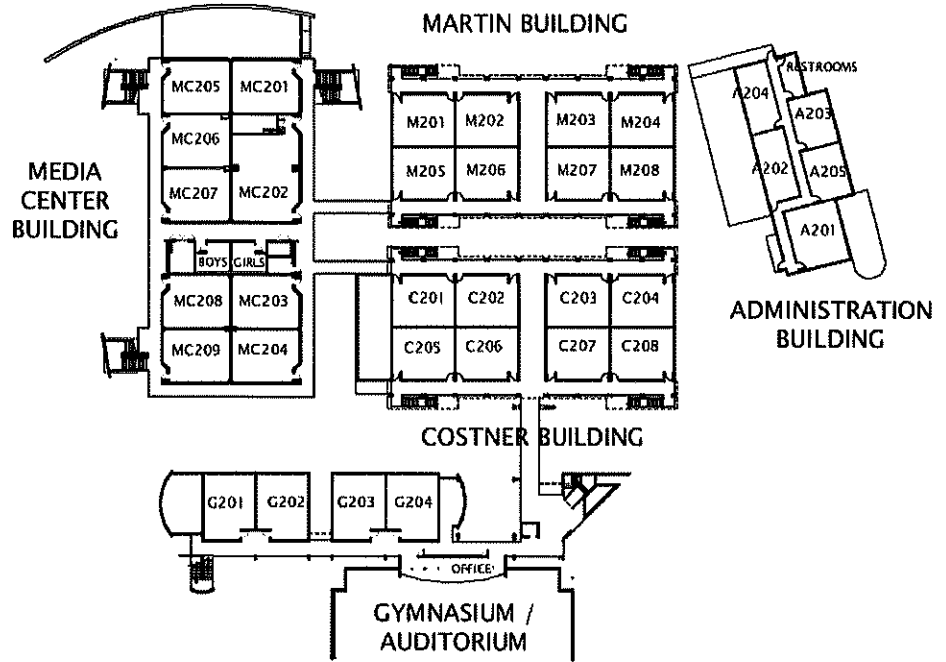

Main Campus

GROUND FLOOR

NORTH

High School & Middle School

1st Period	8:00-9:00
2nd Period	9:05-9:55
3rd Period	10:00-10:50
4th Period	10:55-11:45
5th Period	A Lunch 11:50-12:10 class 12:15-1:05 B Lunch 12:15-12:35 class 11:50-12:10, 12:40-1:05 C Lunch 12:45-1:05 class 11:50-12:40
6th Period	1:10-2:00
7th Period	2:05-2:55

Chapel Schedule (Thursdays)

1st Period	8:00-9:00
High School Chapel	9:05-9:55
2nd Period	10:00-10:40
Middle School Chapel	10:00-10:40
3rd Period	10:45-11:25
4th Period	11:30-12:10
5th Period	A Lunch 12:15-12:35 class 12:40-1:30 B Lunch 12:40-1:00 class 12:15-12:35, 1:05-1:30 C Lunch 1:10-1:30 class 12:15-1:05
6th Period	1:35-2:15
7th Period	2:20-2:55

Main Campus

SECOND FLOOR

West Campus