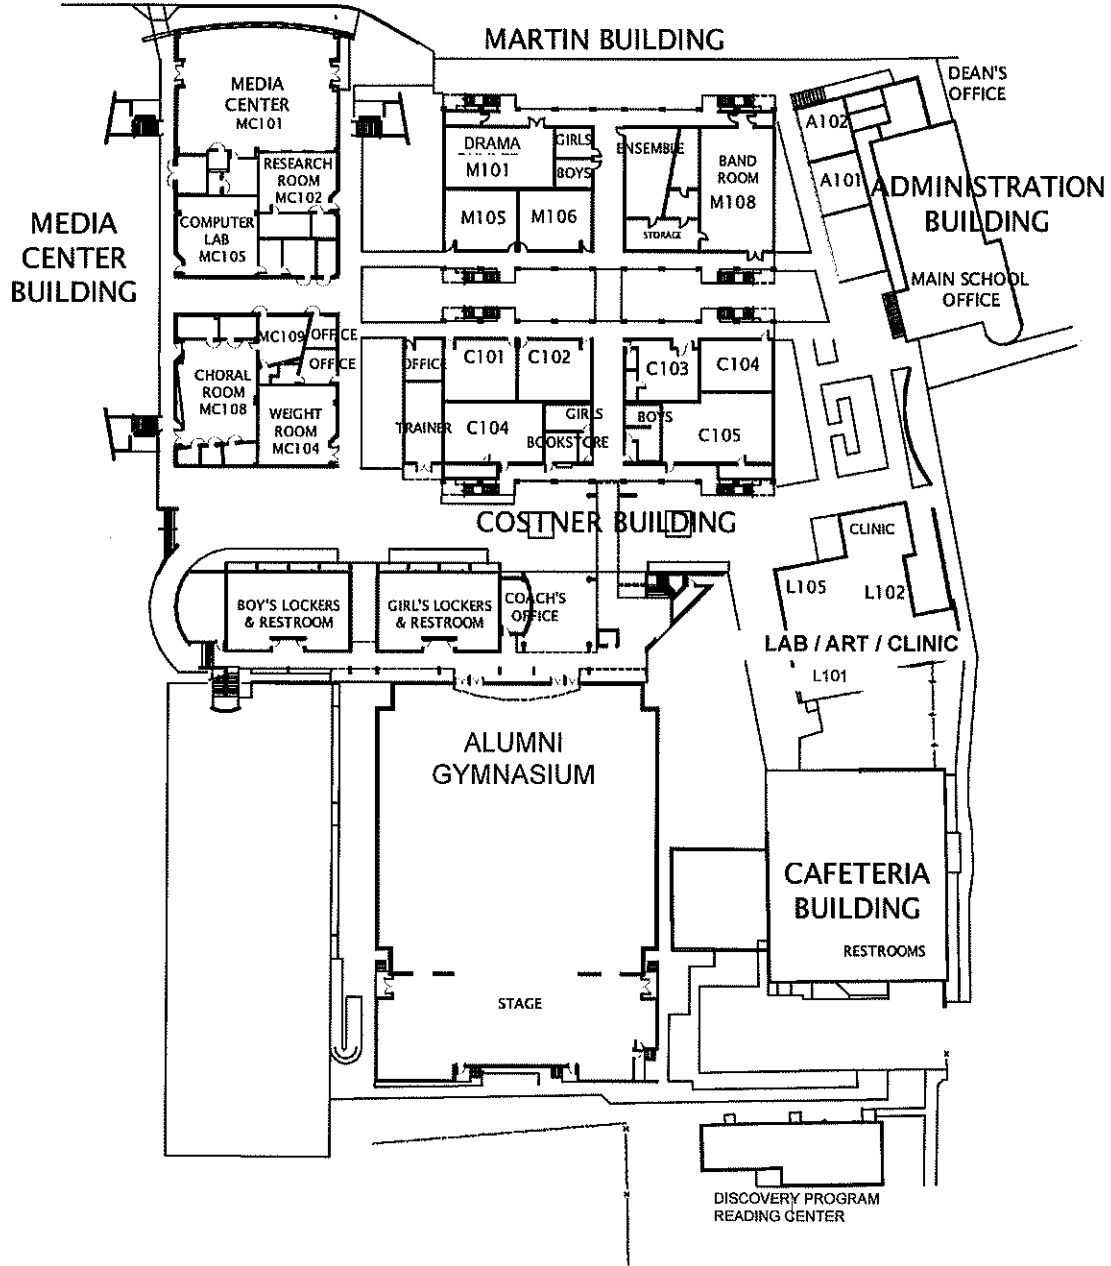

Main Campus

GROUND FLOOR

NORTH

High School & Middle School

1st Period	8:00-9:00
2nd Period	9:05-9:55
3rd Period	10:00-10:50
4th Period	10:55-11:45
5th Period	A Lunch 11:50-12:10 class 12:15-1:05 B Lunch 12:15-12:35 class 11:50-12:10, 12:40-1:05 C Lunch 12:45-1:05 class 11:50-12:40
6th Period	1:10-2:00
7th Period	2:05-2:55

Chapel Schedule (Thursdays)

1st Period	8:00-9:00
High School Chapel	9:05-9:55
2nd Period	10:00-10:40
Middle School Chapel	10:00-10:40
3rd Period	10:45-11:25
4th Period	11:30-12:10
5th Period	A Lunch 12:15-12:35 class 12:40-1:30 B Lunch 12:40-1:00 class 12:15-12:35, 1:05-1:30 C Lunch 1:10-1:30 class 12:15-1:05
6th Period	1:35-2:15
7th Period	2:20-2:55

Main Campus

SECOND FLOOR

West Campus